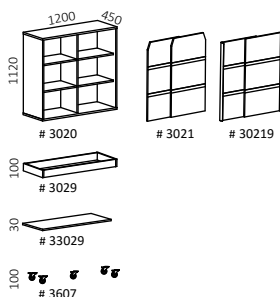

Snitsa förvaring skjutdörrar / storage sliding doors

= Artikelnummer / # = Article Number