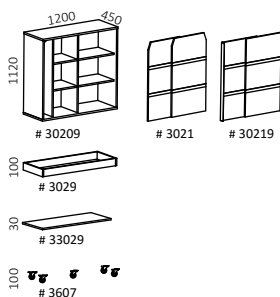

Snitsa förvaring skjutdörrar / storage sliding doors

= Artikelnummer / # = Article Number