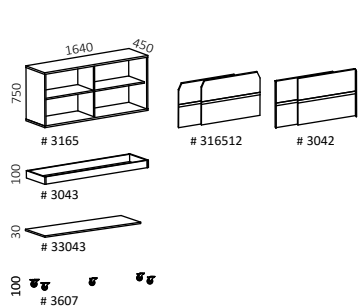

Snitsa förvaring skjutdörrar / storage sliding doors

= Artikelnummer / # = Article Number