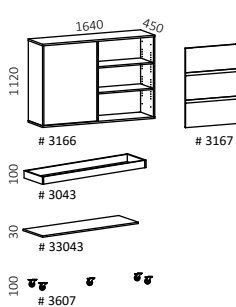

Snitsa förvaring skjutdörrar / storage sliding doors

= Artikelnummer / # = Article Number