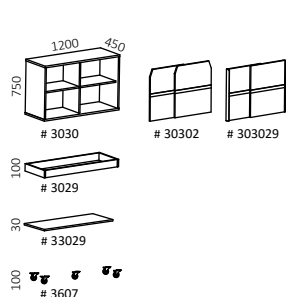

Snitsa förvaring skjutdörrar / storage sliding doors

= Artikelnummer / # = Article Number