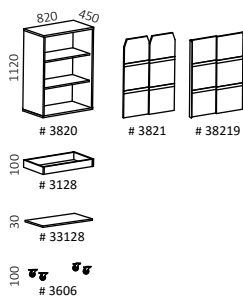

Snitsa förvaring skjutdörrar / storage sliding doors

= Artikelnummer / # = Article Number