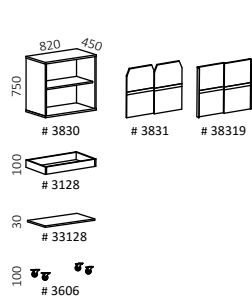

Snitsa förvaring skjutdörrar / storage sliding doors

= Artikelnummer / # = Article Number