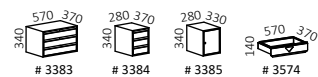

Snitsa förvaring skjutdörrar / storage sliding doors

= Artikelnummer / # = Article Number

Vit std-laminat
White melamine