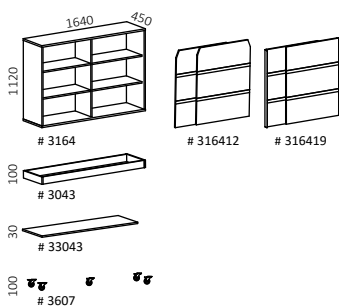

Snitsa förvaring skjutdörrar / storage sliding doors

= Artikelnummer / # = Article Number