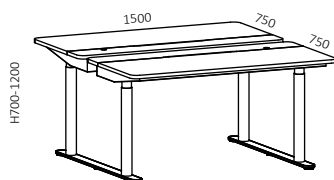

Technical information

The table tops are produced in white high pressure laminate, birch veneer and black anti-fingerprint-laminate. Table top thickness 23 mm.

The sliding table top is locked with RFID technology and a smart feature that gives a clean impression of your workspace area and extra storage space. Charging station with two power outlets and two USB-sockets for charging is standard.

Round legs \varnothing 70 mm with electric height adjustment to give you alternate of sitting and standing. Choose between white or black.

Evoluzione bord / table

= Artikelnummer / # = Article Number

4110