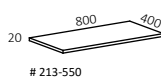

Technical information

AQ-boxes are produced in white, light grey or black melamine, white high pressure laminate and birch or oak veneer. Board thickness 12 mm. The boxes can be completed with hinged doors fitted with "push to open". Shelves are made of white melamine. Board thickness 19 mm. The seat cushions are made of plywood and foam with flameproof fiber.

AQ-hyllan / AQ-shelf

= Artikelnummer / # = Article Number

Sockel Base

Hyllplan Shelf

Toppskiva Top shelf

Sittdyna Seat cushion

Vit std-laminat
White melamine

Socklar, hyllplan och toppskivor tillverkas i vit standardlaminat.
Bases, shelves and top shelves are made of white melamine.