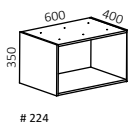

Boxar Boxes