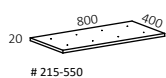

Hyllplan Shelf