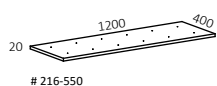

Hyllplan Shelf