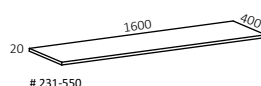

Technical information

AQ-boxes are produced in white, light grey or black melamine, white high pressure laminate and birch or oak veneer. Board thickness 12 mm. The boxes can be completed with hinged doors fitted with "push to open". Shelves are made of white melamine. Board thickness 19 mm. The seat cushions are made of plywood and foam with flameproof fiber.

AQ-hyllan / AQ-shelf

= Artikelnummer / # = Article Number

Sockel Base

Hyllplan Shelf

Toppskiva Top shelf

Sittdyna Seat cushion

Vit std-laminat
White melamine

Socklar, hyllplan och toppskivor tillverkas i vit standardlaminat.
Bases, shelves and top shelves are made of white melamine.