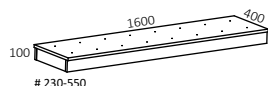

Teknisk information

AQ-boxar tillverkas i vit, ljusgrå eller svart standardlaminat, vit högtryckslaminat samt björk- eller ekfanér. Skivtjocklek 12 mm. Boxarna kan kompletteras med slagdörrar försedda med "push to open"-beslag. Hyllplan tillverkas i vit standardlaminat. Skivtjocklek 19 mm. Sittdynorna tillverkas i plywood och polyeter svept med flamfiber.

Technical information

AQ-boxes are produced in white, light grey or black melamine, white high pressure laminate and birch or oak veneer. Board thickness 12 mm. The boxes can be completed with hinged doors fitted with "push to open". Shelves are made of white melamine. Board thickness 19 mm. The seat cushions are made of plywood and foam with flameproof fiber.

AQ-hyllan / AQ-shelf

= Artikelnummer / # = Article Number

Sockel Base

Hyllplan Shelf

Toppskiva Top shelf

Sittdyna Seat cushion

Vit std-laminat
White melamine

Socklar, hyllplan och toppskivor tillverkas i vit standardlaminat.
Bases, shelves and top shelves are made of white melamine.