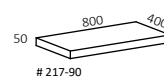

Technical information

AQ-boxes are produced in white, light grey or black melamine, white high pressure laminate and birch or oak veneer. Board thickness 12 mm. The boxes can be completed with hinged doors fitted with "push to open". Shelves are made of white melamine. Board thickness 19 mm. The seat cushions are made of plywood and foam with flameproof fiber.

AQ-hyllan / AQ-shelf

= Artikelnummer / # = Article Number

Sockel Base

Hyllplan Shelf

Toppskiva Top shelf

Sittdyna Seat cushion

Vit std-laminat
White melamine

Socklar, hyllplan och toppskivor tillverkas i vit standardlaminat.
Bases, shelves and top shelves are made of white melamine.