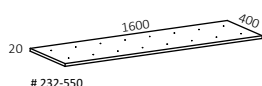

Technical information

AQ-boxes are produced in white, light grey or black melamine, white high pressure laminate and birch or oak veneer. Board thickness 12 mm. The boxes can be completed with hinged doors fitted with "push to open". Shelves are made of white melamine. Board thickness 19 mm. The seat cushions are made of plywood and foam with flameproof fiber.

AQ-hyllan / AQ-shelf

= Artikelnummer / # = Article Number

Sockel Base

Hyllplan Shelf

Toppskiva Top shelf

Sittdyna Seat cushion

Vit std-laminat
White melamine

Socklar, hyllplan och toppskivor tillverkas i vit standardlaminat.
Bases, shelves and top shelves are made of white melamine.