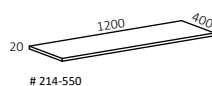

Technical information

AQ-boxes are produced in white, light grey or black melamine, white high pressure laminate and birch or oak veneer. Board thickness 12 mm. The boxes can be completed with hinged doors fitted with "push to open". Shelves are made of white melamine. Board thickness 19 mm. The seat cushions are made of plywood and foam with flameproof fiber.

AQ-hyllan / AQ-shelf

= Artikelnummer / # = Article Number

Sockel Base

Hyllplan Shelf

Toppskiva Top shelf

Sittdyna Seat cushion

Vit std-laminat
White melamine

Socklar, hyllplan och toppskivor tillverkas i vit standardlaminat.
Bases, shelves and top shelves are made of white melamine.