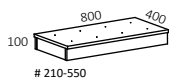

AQ-hyllan / AQ-shelf

= Artikelnummer / # = Article Number

Sockel Base