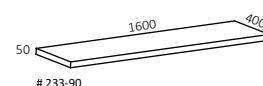

Technical information

AQ-boxes are produced in white, light grey or black melamine, white high pressure laminate and birch or oak veneer. Board thickness 12 mm. The boxes can be completed with hinged doors fitted with "push to open". Shelves are made of white melamine. Board thickness 19 mm. The seat cushions are made of plywood and foam with flameproof fiber.

AQ-hyllan / AQ-shelf

= Artikelnummer / # = Article Number

Sockel Base

Hyllplan Shelf

Toppskiva Top shelf

Sittdyna Seat cushion

Vit std-laminat
White melamine

Socklar, hyllplan och toppskivor tillverkas i vit standardlaminat.
Bases, shelves and top shelves are made of white melamine.