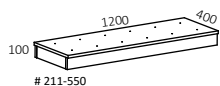

AQ-hyllan / AQ-shelf

= Artikelnummer / # = Article Number

Sockel Base