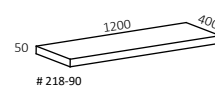

Technical information

AQ-boxes are produced in white, light grey or black melamine, white high pressure laminate and birch or oak veneer. Board thickness 12 mm. The boxes can be completed with hinged doors fitted with "push to open". Shelves are made of white melamine. Board thickness 19 mm. The seat cushions are made of plywood and foam with flameproof fiber.

AQ-hyllan / AQ-shelf

= Artikelnummer / # = Article Number

Sockel Base

Hyllplan Shelf

Toppskiva Top shelf

Sittdyna Seat cushion

Vit std-laminat
White melamine

Socklar, hyllplan och toppskivor tillverkas i vit standardlaminat.
Bases, shelves and top shelves are made of white melamine.