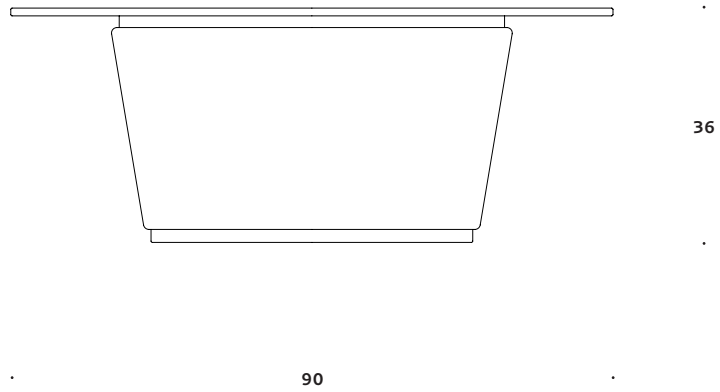

+Halle®

Dimensions defined in centimeters

Design	busk+hertzog
Materials	Table base in high quality foam on wooded frame. Base is black painted. Table top available in black glass / white diamond glass / compact laminate
Fabric	Available in a range of various fabrics and leather types