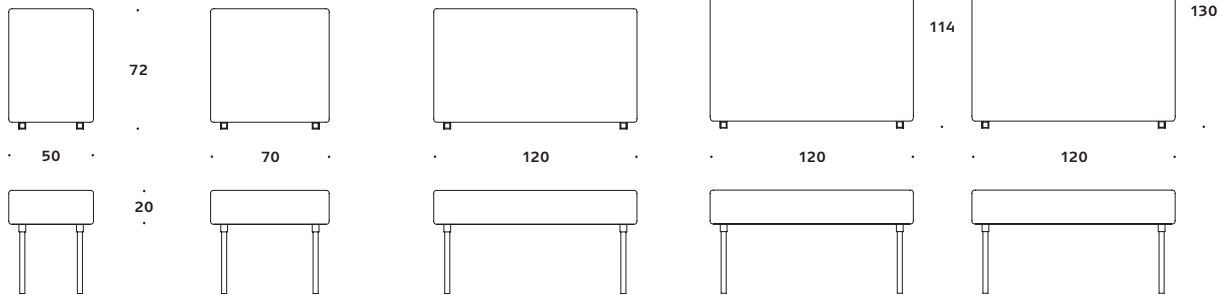

Multi Seat

Seat

Poufs

Backs

Backs double

Dimensions defined in centimeters

Design

Bønnelycke mdd

Backs with arms left

Power Tower

Dimensions defined in centimeters

Notes

A large grid of small dots for taking notes.

Creating human spaces

+Halle is a Danish high quality design furniture brand. We strive to add value to public areas by contributing to the creation of Human Spaces. The basic idea behind +Halle can be put down to a basic understanding of people.