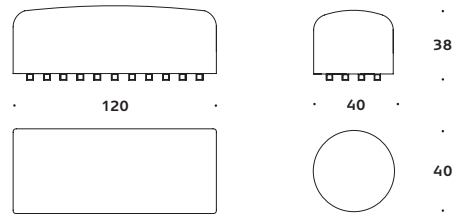

Multi Seat

Seat

Poufs

Backs

Backs double

Dimensions defined in centimeters

Design

Bønnelycke mdd

Backs with arms left

Power Tower

Dimensions defined in centimeters

Notes

A large grid of small dots for taking notes.

Creating human spaces

+Halle is a Danish high quality design furniture brand. We strive to add value to public areas by contributing to the creation of Human Spaces. The basic idea behind +Halle can be put down to a basic understanding of people.