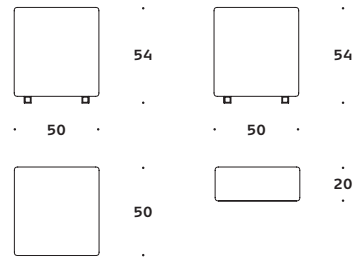

Multi Seat

Seat

Poufs

Backs

Backs double

Dimensions defined in centimeters

Design

Bønnelycke mdd

Backs with arms left

Power Tower

Dimensions defined in centimeters

Notes

A large grid of small dots for taking notes.

Creating human spaces

+Halle is a Danish high quality design furniture brand. We strive to add value to public areas by contributing to the creation of Human Spaces. The basic idea behind +Halle can be put down to a basic understanding of people.