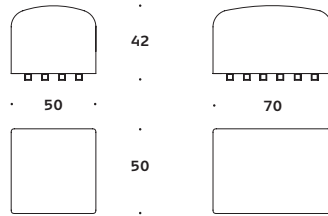

Multi Seat

Seat

Poufs

Backs

Backs double

Dimensions defined in centimeters

Design

Bønnelycke mdd

Backs with arms left

Power Tower

Dimensions defined in centimeters

Notes

A large grid of small dots for taking notes.

Creating human spaces

+Halle is a Danish high quality design furniture brand. We strive to add value to public areas by contributing to the creation of Human Spaces. The basic idea behind +Halle can be put down to a basic understanding of people.