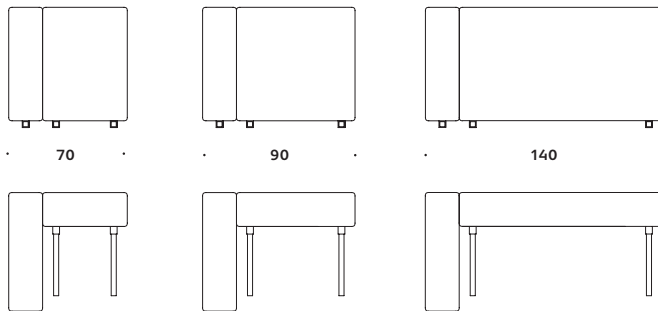

Multi Seat

Seat

Poufs

Backs

Backs double

Dimensions defined in centimeters

Design

Bønnelycke mdd

Backs with arms left

Power Tower

Dimensions defined in centimeters

Notes

A large grid of small dots for taking notes.

Creating human spaces

+Halle is a Danish high quality design furniture brand. We strive to add value to public areas by contributing to the creation of Human Spaces. The basic idea behind +Halle can be put down to a basic understanding of people.