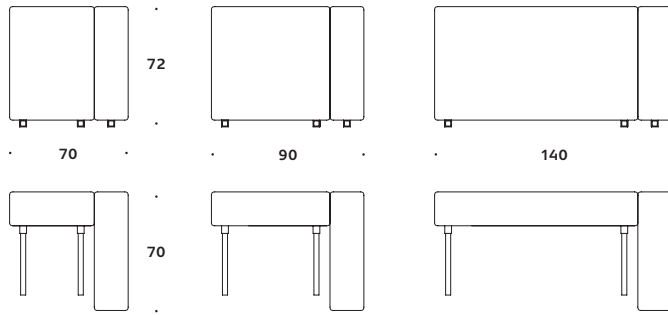

Backs with arms right