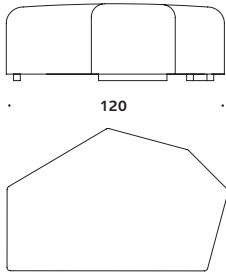

Multi Seat

Seat

Poufs

Backs

Backs double

Dimensions defined in centimeters

Design

Bønnelycke mdd

Backs with arms left

Power Tower

Dimensions defined in centimeters

Notes

A large grid of small dots for taking notes.

Creating human spaces

+Halle is a Danish high quality design furniture brand. We strive to add value to public areas by contributing to the creation of Human Spaces. The basic idea behind +Halle can be put down to a basic understanding of people.