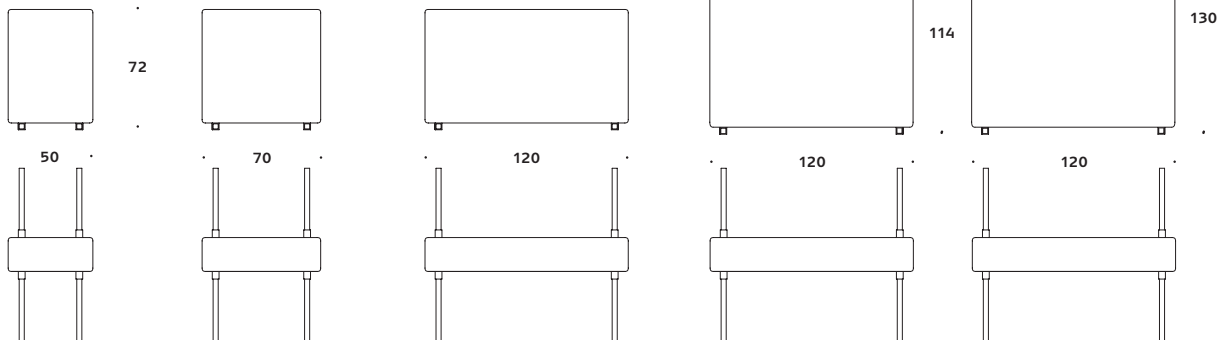

Multi Seat

Seat

Poufs

Backs

Backs double

Dimensions defined in centimeters

Design

Bønnelycke mdd

Backs with arms left

Power Tower

Dimensions defined in centimeters

Notes

A large grid of small dots for taking notes.

Creating human spaces

+Halle is a Danish high quality design furniture brand. We strive to add value to public areas by contributing to the creation of Human Spaces. The basic idea behind +Halle can be put down to a basic understanding of people.