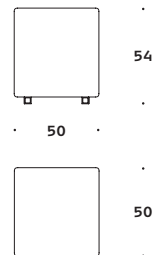

Multi Seat

Seat

Poufs

Backs

Backs double

Dimensions defined in centimeters

Design

Bønnelycke mdd

Backs with arms left

Power Tower

Dimensions defined in centimeters

Notes

A large grid of small dots for taking notes.

Creating human spaces

+Halle is a Danish high quality design furniture brand. We strive to add value to public areas by contributing to the creation of Human Spaces. The basic idea behind +Halle can be put down to a basic understanding of people.