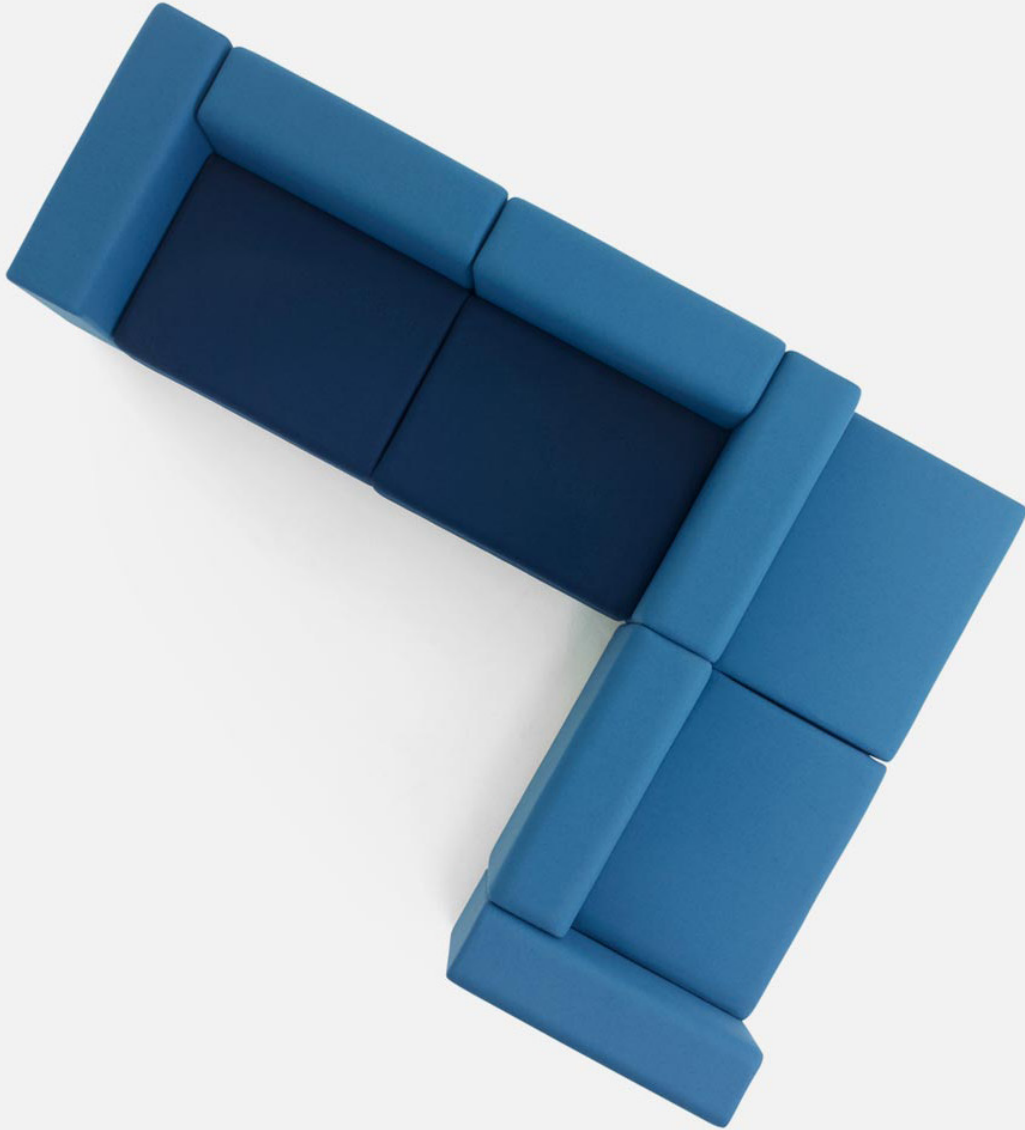

Lobby

+Halle®

Lobby

Lobby is a modular seating system that can easily be adapted into all kinds of spaces. The system is designed with a pragmatic approach to create a seating which is not only comfortable and functional, but also simplistic and inviting. Lobby is very flexible. The endless upholstery possibilities enable the creation of unique and inspiring spaces, while the diverse selection of units facilitate the creation of dynamic and flexible areas that match specific needs and requirements. Work, sit, relax and lie on the comfortable surfaces. The Power Tower has an integrated power outlet and enables charging of mobile phones, tablets or laptops.

Multi Seat

Seat

Poufs

Backs

Backs double

Dimensions defined in centimeters

Design

Bønnelycke mdd

Materials

High quality foam on plywood frame. Base in black powder coated steel

Fabric

Available in a range of various fabrics

Power

Available power units: DK / GB / DE / FR

Backs with arms right

Tower

Backs with arms left

Power Tower

Dimensions defined in centimeters

Notes

A large grid of small dots for taking notes.

Creating human spaces

+Halle is a Danish high quality design furniture brand. We strive to add value to public areas by contributing to the creation of Human Spaces. The basic idea behind +Halle can be put down to a basic understanding of people.