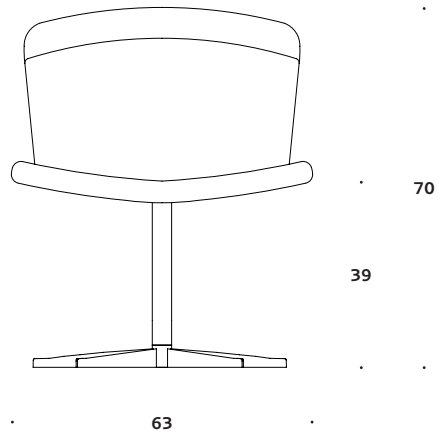

Dimensions defined in centimeters

Design

busk+hertzog

Materials

High quality moulded foam on metal frame. Base in brushed stainless steel. Return swivel

Fabric

Available in a range of various fabrics and leather types