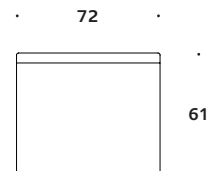

Dimensions defined in centimeters

Specifications

Design	Troels Grum-Schwensen
Material	Table top available in white / black laminate and in white / black lacquer
Fabric	Available in a range of various fabrics and leather types