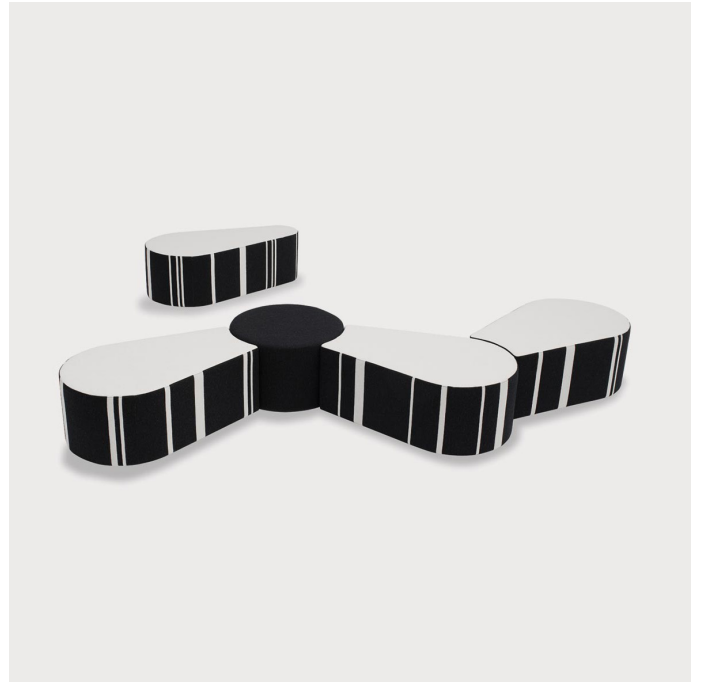

Bloom

+Halle®

Bloom

Bloom is a multi flexible furniture concept for all kinds of waiting areas. Bloom can be arranged and linked in an infinite number of shapes and variations in accordance with the room or the purpose. It gives architects and interior designers multiple options to create bold and unique solutions that meet contemporary demands of human behavior and interaction. With Bloom you allow shapes and colors to play an important role in the interior design – it literally enables spaces to Bloom. The easy linking system allows each unit to be repositioned, which makes it highly flexible.

Dimensions defined in centimeters

Specifications

Design	Troels Grum-Schwensen
Material	Table top available in white / black laminate and in white / black lacquer
Fabric	Available in a range of various fabrics and leather types