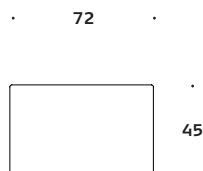

Dimensions defined in centimeters

Specifications

Design	Troels Grum-Schwensen
Material	Table top available in white / black laminate and in white / black lacquer
Fabric	Available in a range of various fabrics and leather types