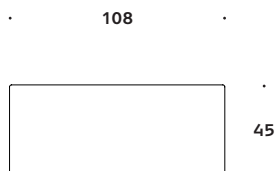

Dimensions defined in centimeters

Specifications

Design	Troels Grum-Schwensen
Material	Table top available in white / black laminate and in white / black lacquer
Fabric	Available in a range of various fabrics and leather types