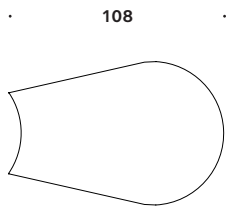

Bloom

+Halle®

Bloom

Bloom is a multi flexible furniture concept for all kinds of waiting areas. Bloom can be arranged and linked in an infinite number of shapes and variations in accordance with the room or the purpose. It gives architects and interior designers multiple options to create bold and unique solutions that meet contemporary demands of human behavior and interaction. With Bloom you allow shapes and colors to play an important role in the interior design – it literally enables spaces to Bloom. The easy linking system allows each unit to be repositioned, which makes it highly flexible.

Dimensions defined in centimeters

Specifications

Design	Troels Grum-Schwensen
Material	Table top available in white / black laminate and in white / black lacquer
Fabric	Available in a range of various fabrics and leather types