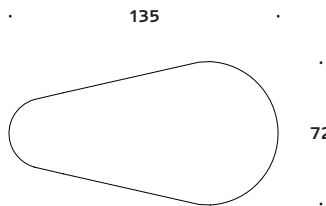

Dimensions defined in centimeters

Specifications

Design	Troels Grum-Schwensen
Material	Table top available in white / black laminate and in white / black lacquer
Fabric	Available in a range of various fabrics and leather types