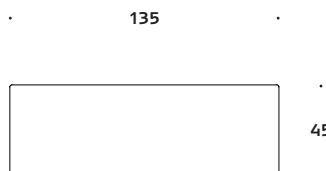

Dimensions defined in centimeters

Specifications

Design	Troels Grum-Schwensen
Material	Table top available in white / black laminate and in white / black lacquer
Fabric	Available in a range of various fabrics and leather types