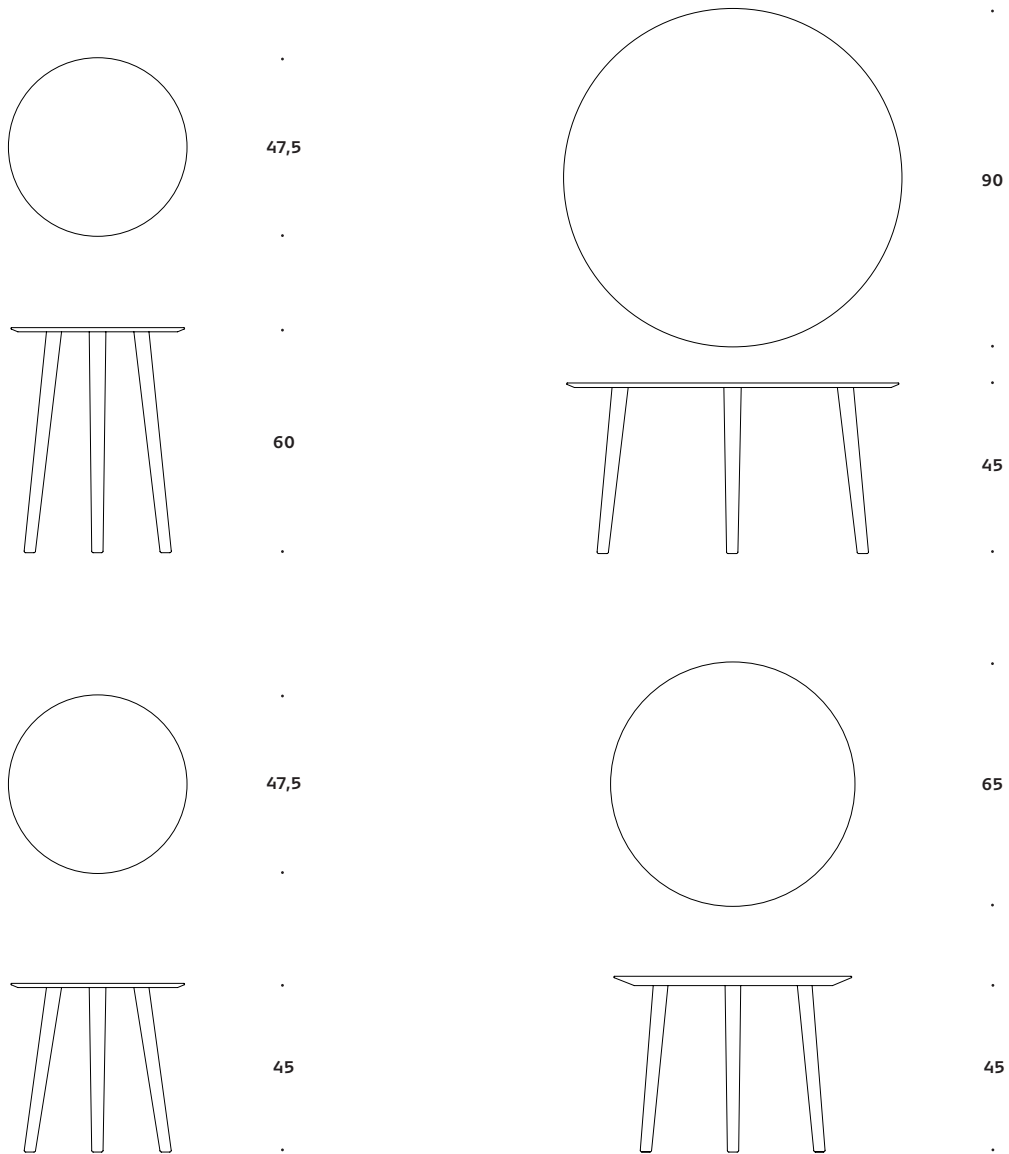

Aarhus

+Halle®

Aarhus

Aarhus is a flexible, trendy and pragmatic table series in black stained ash and soaped oak. The 3 legs allow extra room for movement beneath the tabletop. The various sizes and heights make Aarhus an adaptable table usable for multiple environments. The Aarhus Table is light and flexible and therefore perfect for lobby and lounge areas, where it adds warmth and provides a contemporary feel to the surroundings. Aarhus is built from solid, sustainable wood, which makes it a quality solution in terms of feel, durability and sustainability.

+Halle®

Dimensions defined in centimeters

Specifications

Design	Bønnelycke Mdd
Material	Solid soaked oak / Solid black stained ash

Notes

A large grid of small dots for taking notes, consisting of 20 columns and 30 rows.